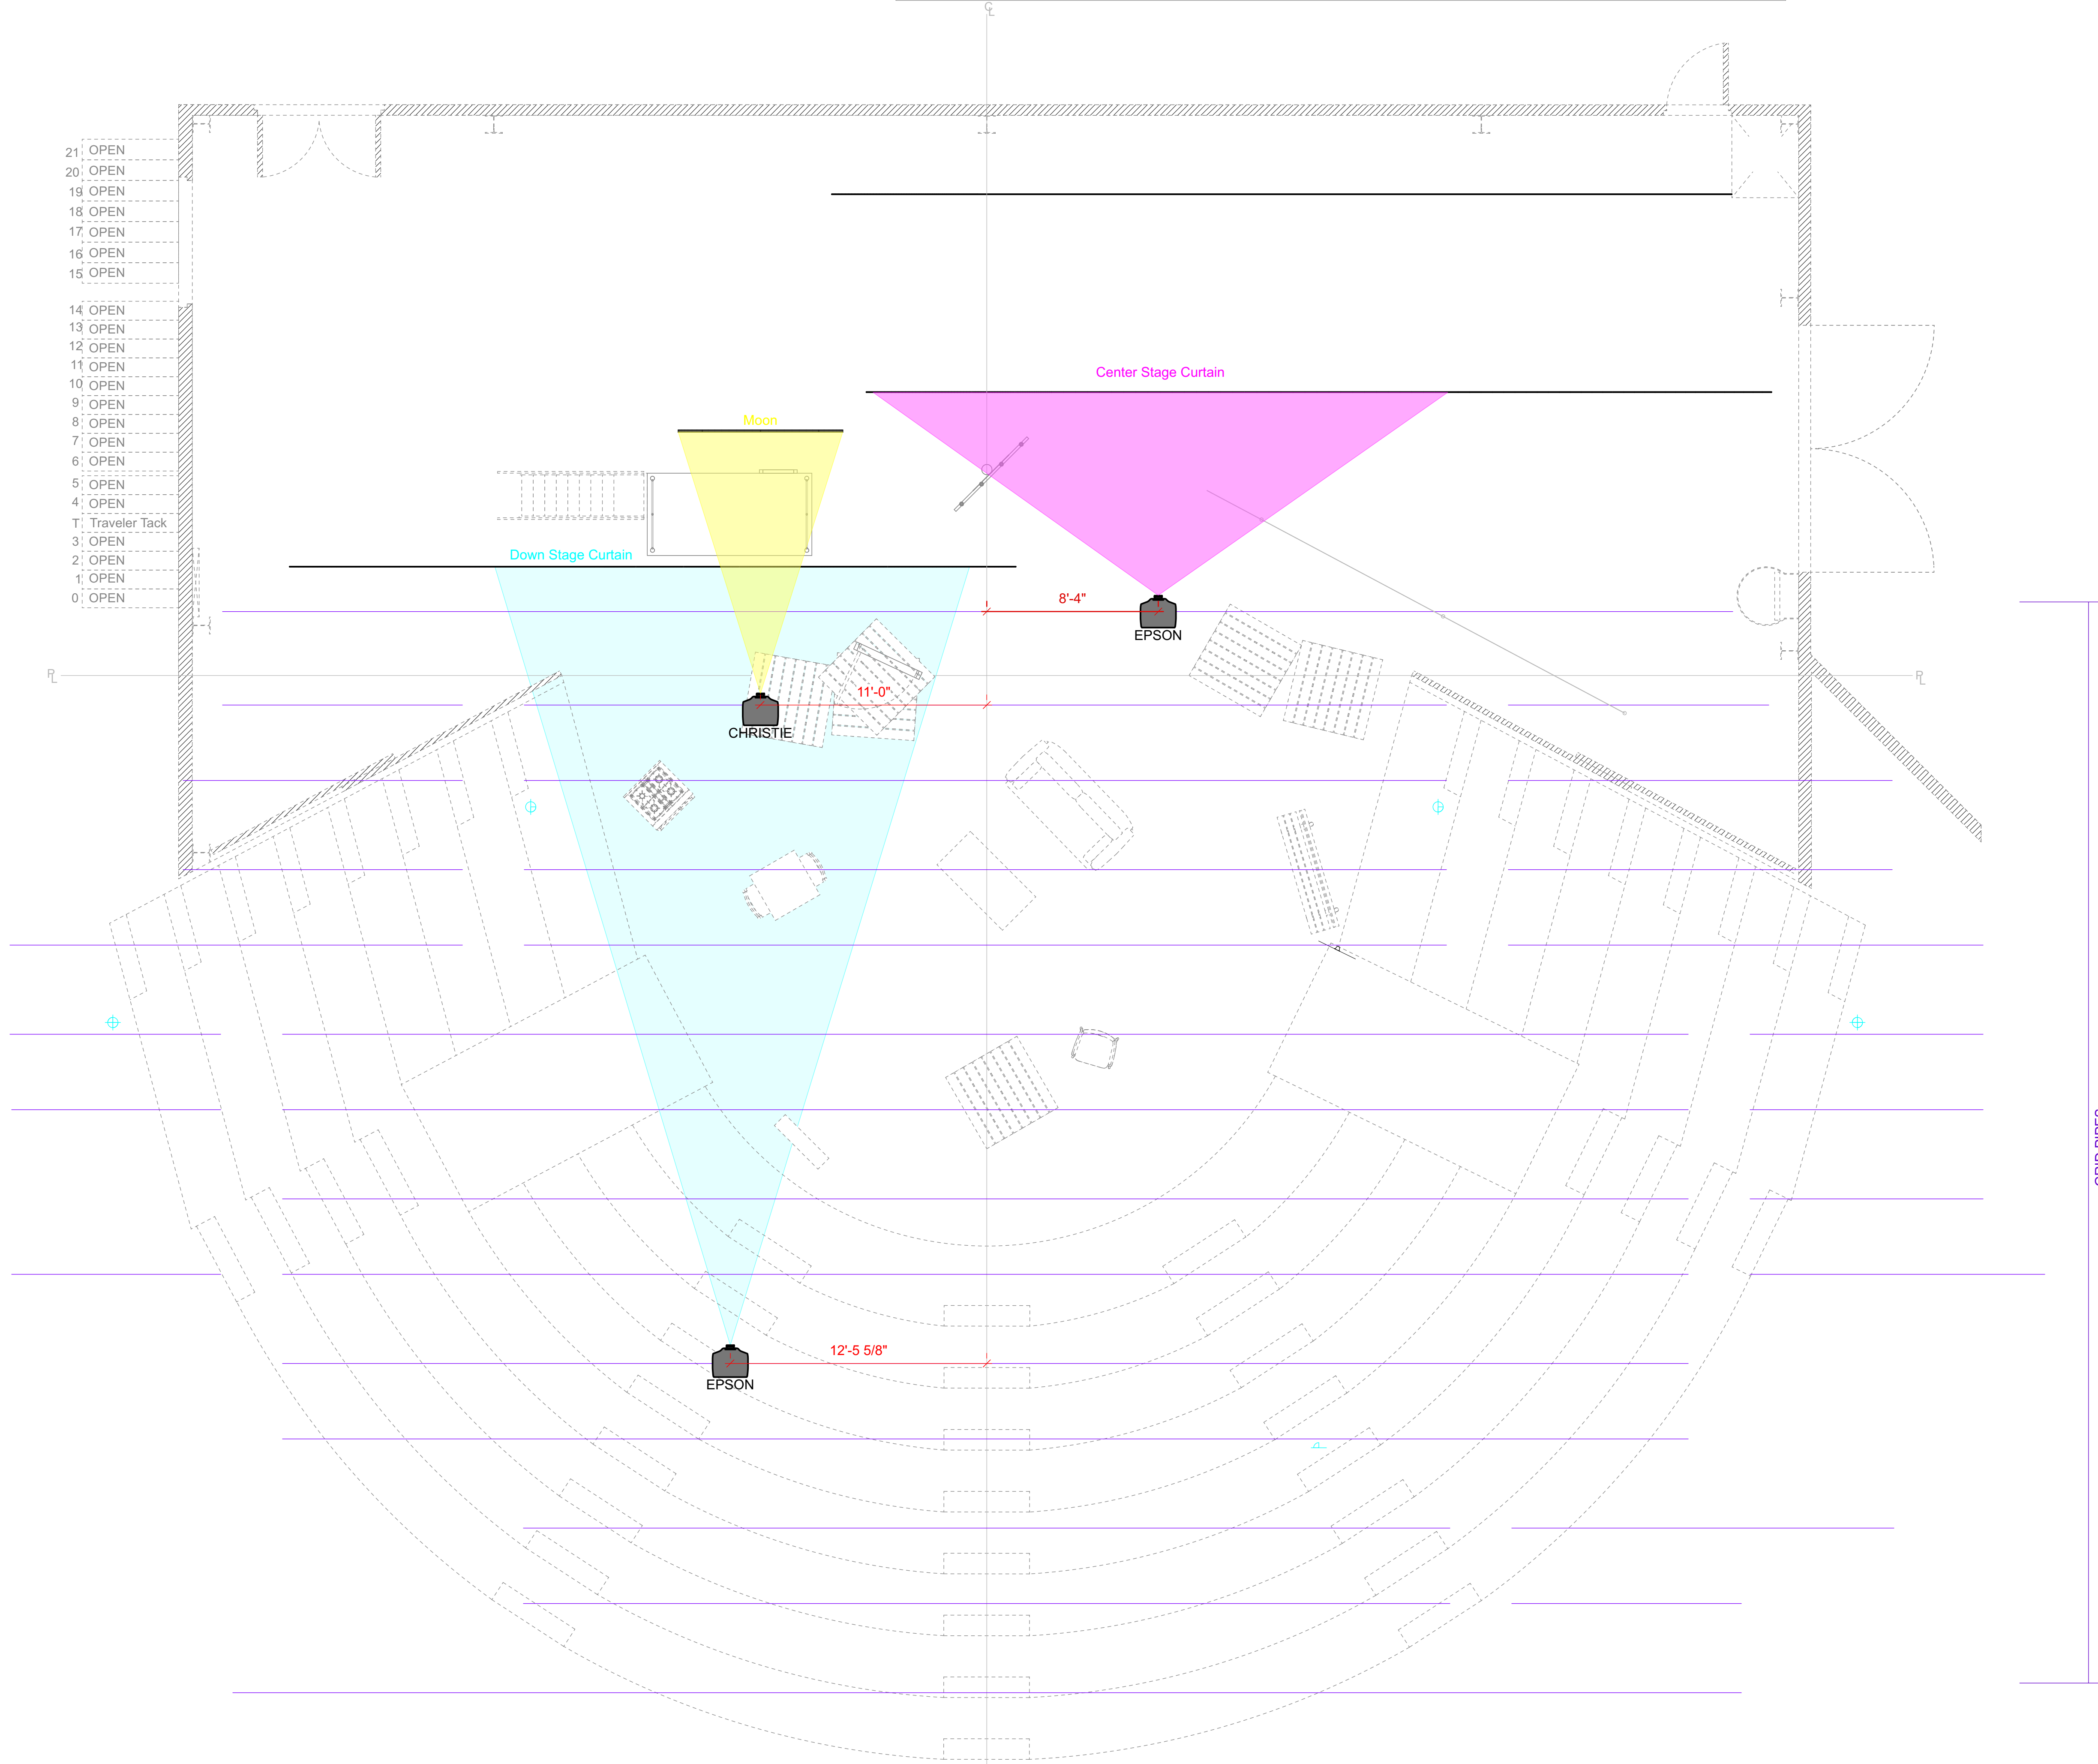

## PROJECTOR PLOT

*blu*  
Mandell Weiss Forum Theatre  
UCSD Department of Theatre and Dance  
Projection Design by Michael Wogulis  
Directed by Cambria Herrera

**Title Page**

Sheet: <b>1</b> of 4	Last Updated - 02/06/2023 Scale - N/A Sheet Size - ARCH D	Revisions: 01/26/2023
----------------------------	---	--------------------------

**blu**  
 Mandell Weiss Forum Theatre  
 UCSD Department of Theatre and Dance  
 Projection Design by Michael Wogulis  
 Directed by Cambria Herrera

**Ground Plan**

Sheet: <b>2</b> of 4	Last Updated - 02/06/2023 Scale - 1/4" = 1' - 0" Sheet Size - ARCH D	Revisions: 01/26/2023
----------------------------	--	--------------------------

mwogulis@ucsd.edu • (949) 370-0929

**blu**  
 Mandell Weiss Forum Theatre  
 UCSD Department of Theatre and Dance  
 Projection Design by Michael Wogulis  
 Directed by Cambria Herrera

**Section View**

Sheet: <b>3</b> of 4	Last Updated - 02/06/2023 Scale - 1/4" = 1' - 0" Sheet Size - ARCH D	Revisions: 01/26/2023
----------------------------	--	--------------------------

mwogulis@ucsd.edu • (949) 370-0929

**blu**  
 Mandell Weiss Forum Theatre  
 UCSD Department of Theatre and Dance  
 Projection Design by Michael Wogulis  
 Directed by Cambria Herrera

**Signal Flow**

Sheet: <b>4</b> of 4	Last Updated - 02/06/2023 Scale - N/A Sheet Size - ARCH D	Revisions: 01/26/2023
----------------------------	---	--------------------------