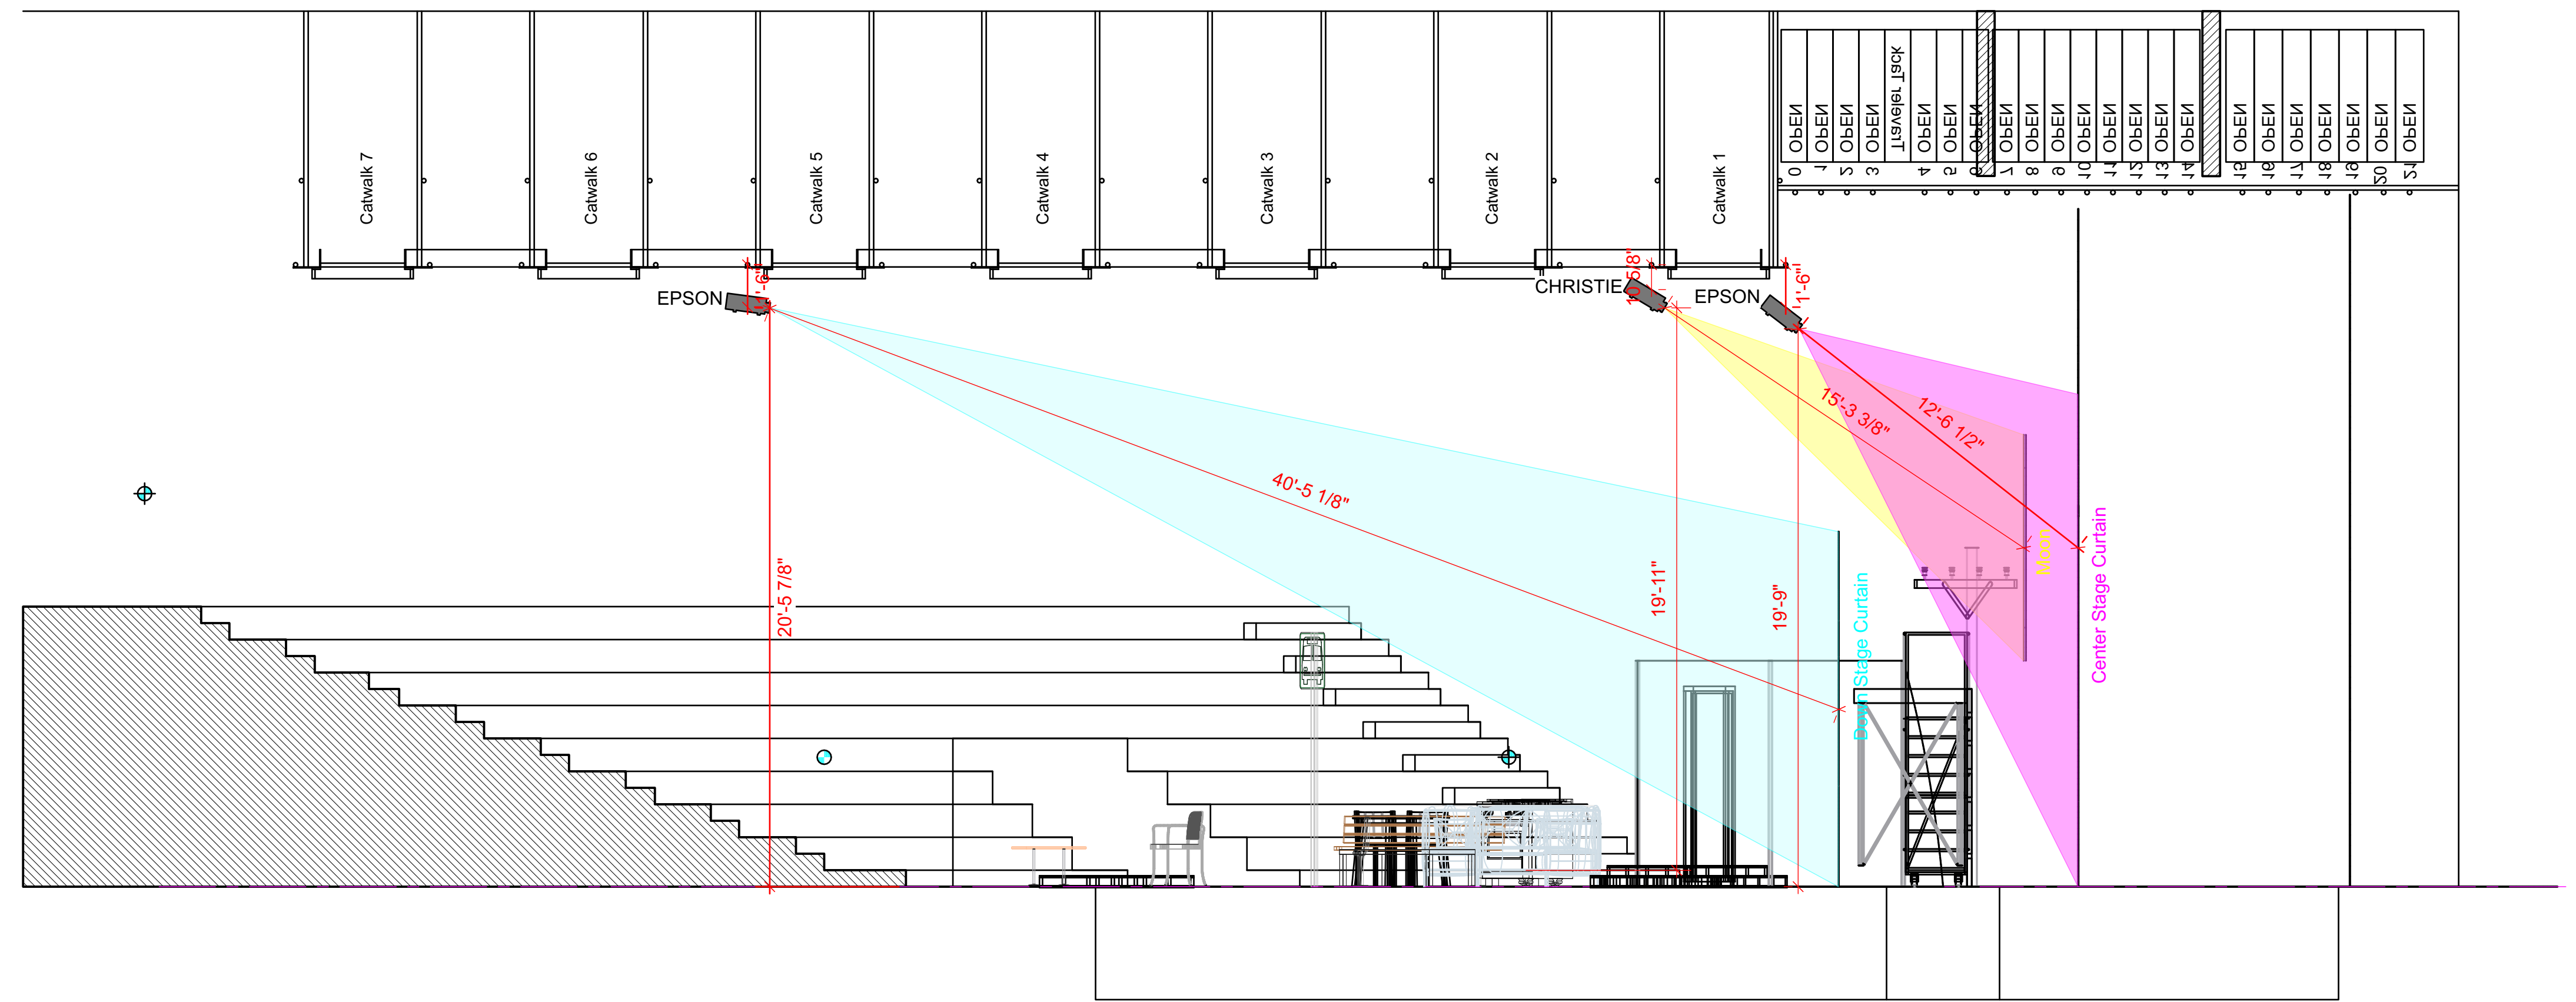

## PROJECTOR PLOT

*blu*  
Mandell Weiss Forum Theatre  
UCSD Department of Theatre and Dance  
Projection Design by Michael Wogulis  
Directed by Cambria Herrera

**Title Page**

Sheet: <b>1</b> of 4	Last Updated - 02/06/2023 Scale - N/A Sheet Size - ARCH D	Revisions: 01/26/2023
----------------------------	---	--------------------------

**blu**  
 Mandell Weiss Forum Theatre  
 UCSD Department of Theatre and Dance  
 Projection Design by Michael Wogulis  
 Directed by Cambria Herrera

**Ground Plan**

Sheet: <b>2</b> of 4	Last Updated - 02/06/2023 Scale - 1/4" = 1' - 0" Sheet Size - ARCH D	Revisions: 01/26/2023
----------------------------	--	--------------------------

mwogulis@ucsd.edu • (949) 370-0929

**blu**  
 Mandell Weiss Forum Theatre  
 UCSD Department of Theatre and Dance  
 Projection Design by Michael Wogulis  
 Directed by Cambria Herrera

**Section View**

Sheet: <b>3</b> of 4	Last Updated - 02/06/2023 Scale - 1/4" = 1' - 0" Sheet Size - ARCH D	Revisions: 01/26/2023
----------------------------	--	--------------------------

mwogulis@ucsd.edu • (949) 370-0929

**blu**  
 Mandell Weiss Forum Theatre  
 UCSD Department of Theatre and Dance  
 Projection Design by Michael Wogulis  
 Directed by Cambria Herrera

**Signal Flow**

Sheet: <b>4</b> of 4	Last Updated - 02/06/2023 Scale - N/A Sheet Size - ARCH D	Revisions: 01/26/2023
----------------------------	---	--------------------------