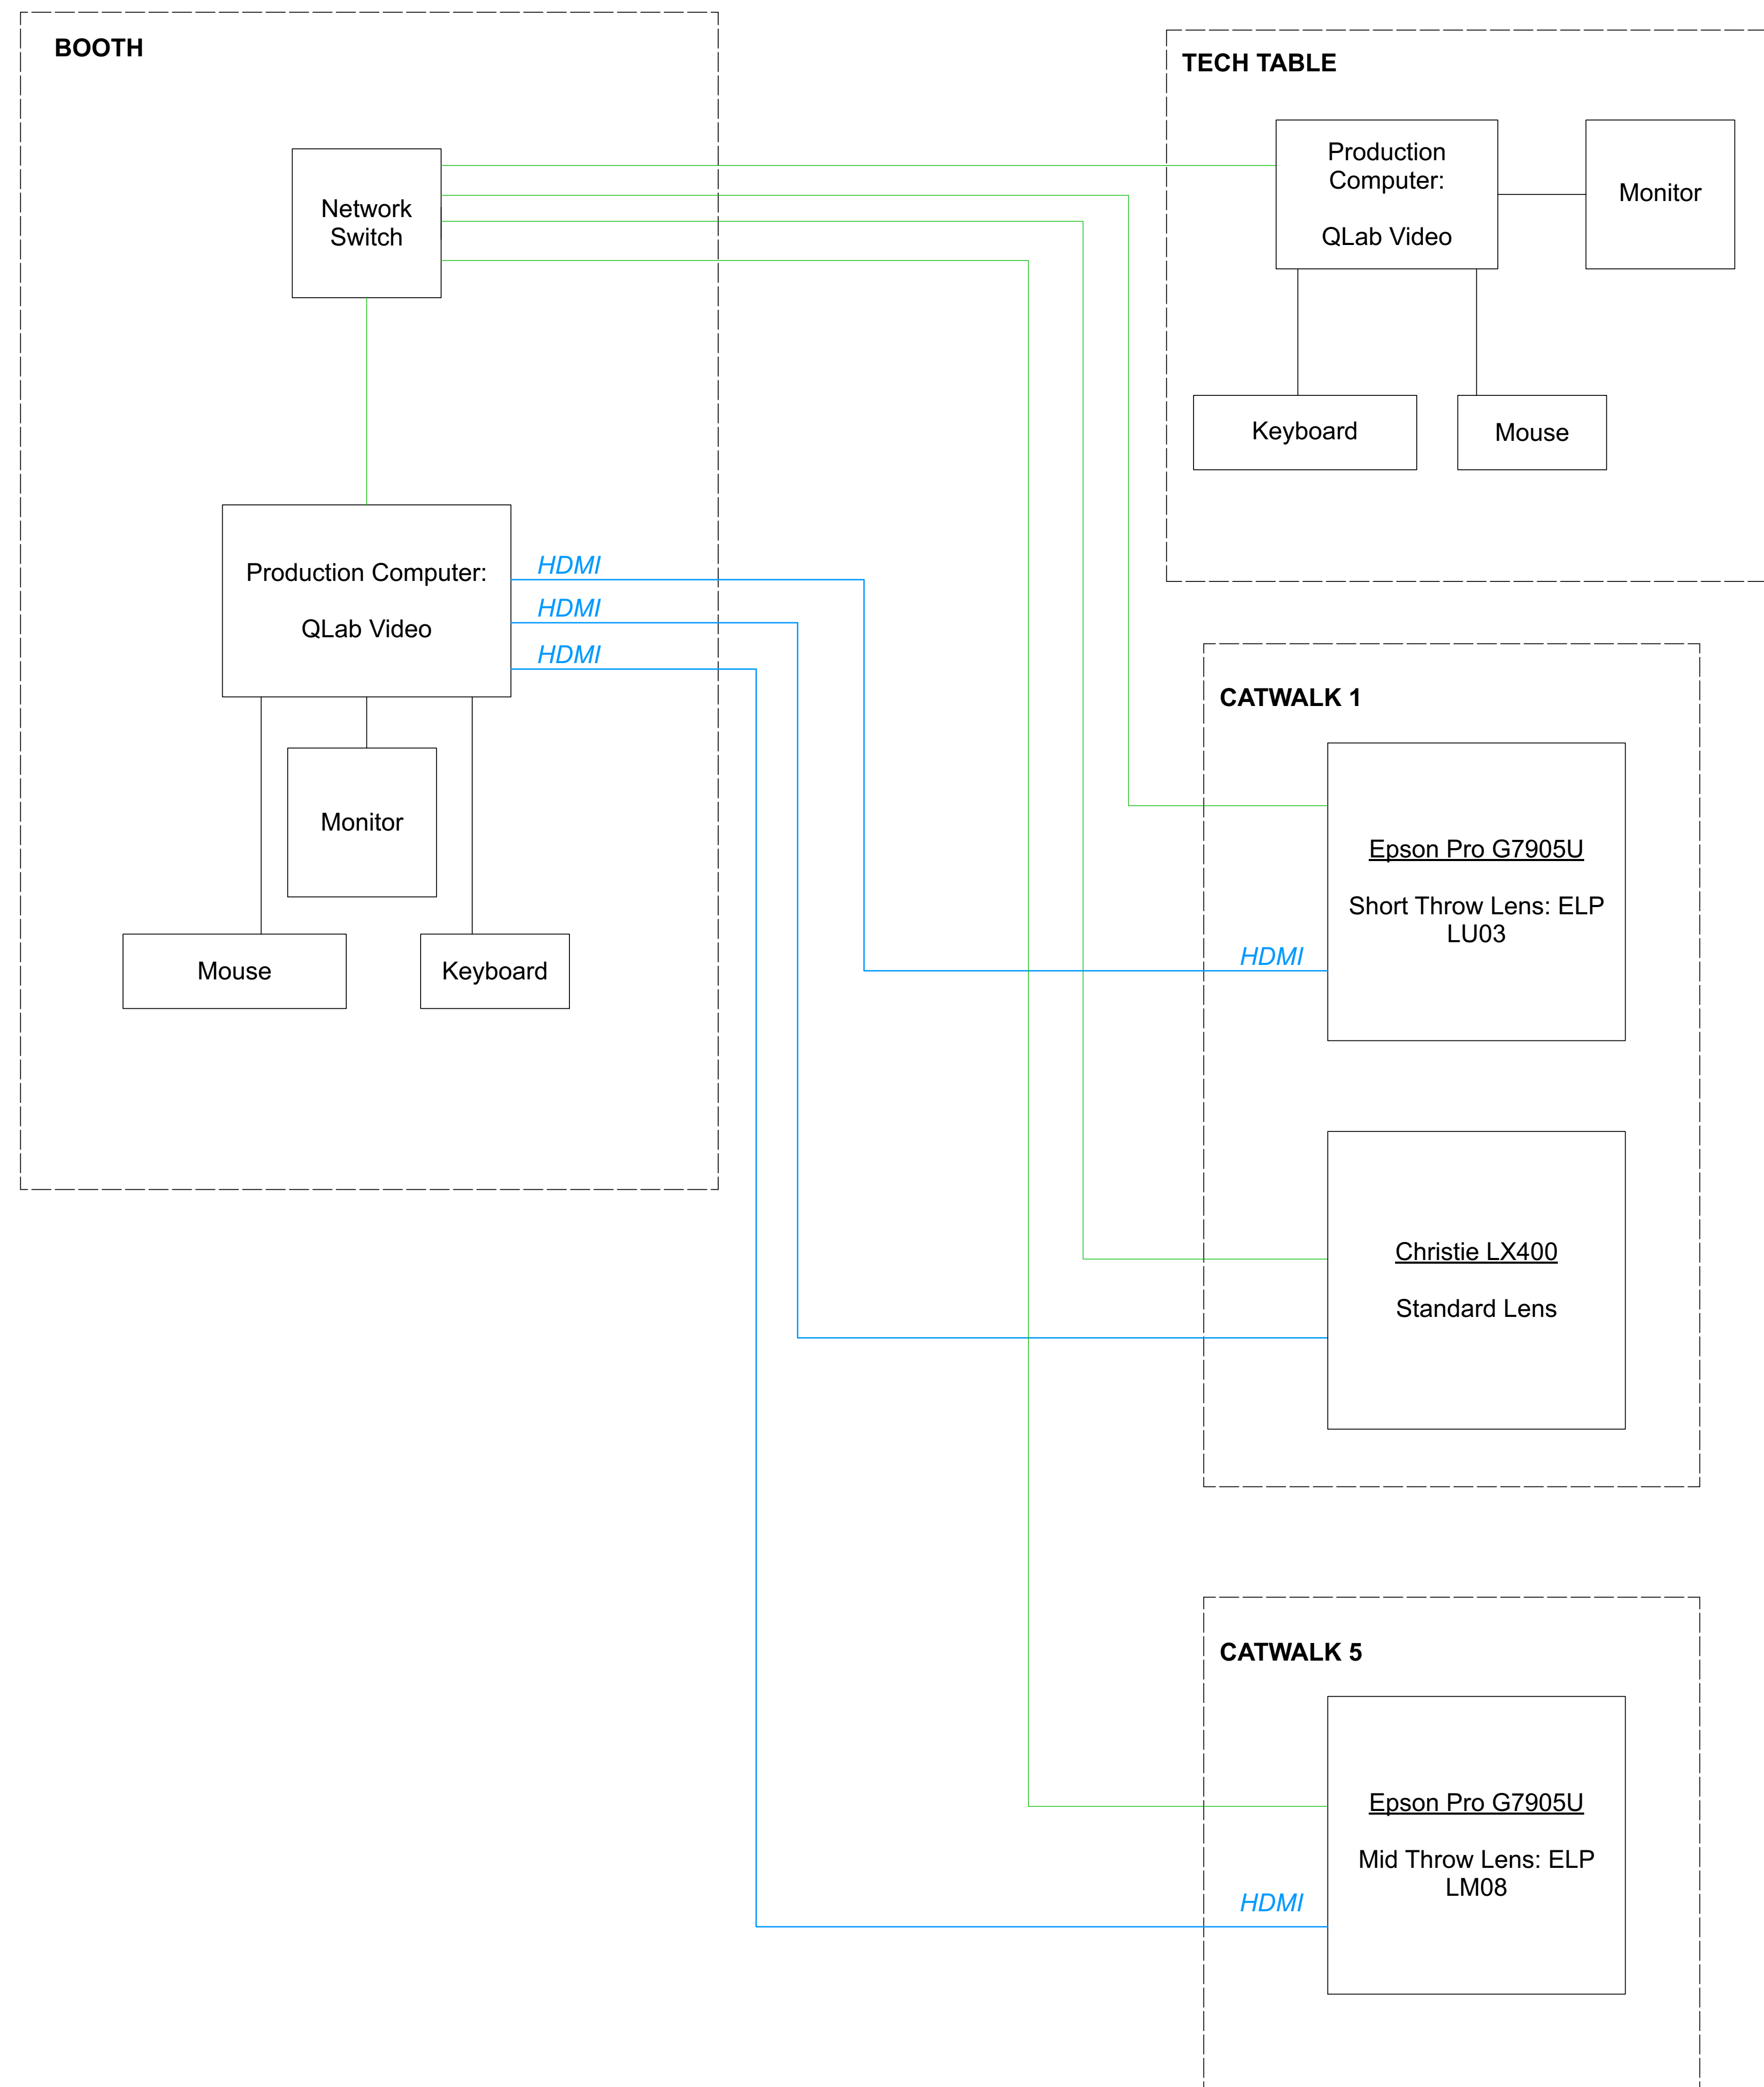

## PROJECTOR PLOT

*blu*  
Mandell Weiss Forum Theatre  
UCSD Department of Theatre and Dance  
Projection Design by Michael Wogulis  
Directed by Cambria Herrera

**Title Page**

Sheet: <b>1</b> of 4	Last Updated - 02/06/2023 Scale - N/A Sheet Size - ARCH D	Revisions: 01/26/2023
----------------------------	---	--------------------------

**blu**  
 Mandell Weiss Forum Theatre  
 UCSD Department of Theatre and Dance  
 Projection Design by Michael Wogulis  
 Directed by Cambria Herrera

**Ground Plan**

Sheet: <b>2</b> of 4	Last Updated - 02/06/2023 Scale - 1/4" = 1' - 0" Sheet Size - ARCH D	Revisions: 01/26/2023
----------------------------	--	--------------------------

mwogulis@ucsd.edu • (949) 370-0929

**blu**  
 Mandell Weiss Forum Theatre  
 UCSD Department of Theatre and Dance  
 Projection Design by Michael Wogulis  
 Directed by Cambria Herrera

**Section View**

Sheet: <b>3</b> of 4	Last Updated - 02/06/2023 Scale - 1/4" = 1' - 0" Sheet Size - ARCH D	Revisions: 01/26/2023
----------------------------	--	--------------------------

mwogulis@ucsd.edu • (949) 370-0929

**blu**  
 Mandell Weiss Forum Theatre  
 UCSD Department of Theatre and Dance  
 Projection Design by Michael Wogulis  
 Directed by Cambria Herrera

**Signal Flow**

Sheet: <b>4</b> of 4	Last Updated - 02/06/2023 Scale - N/A Sheet Size - ARCH D	Revisions: 01/26/2023
----------------------------	---	--------------------------